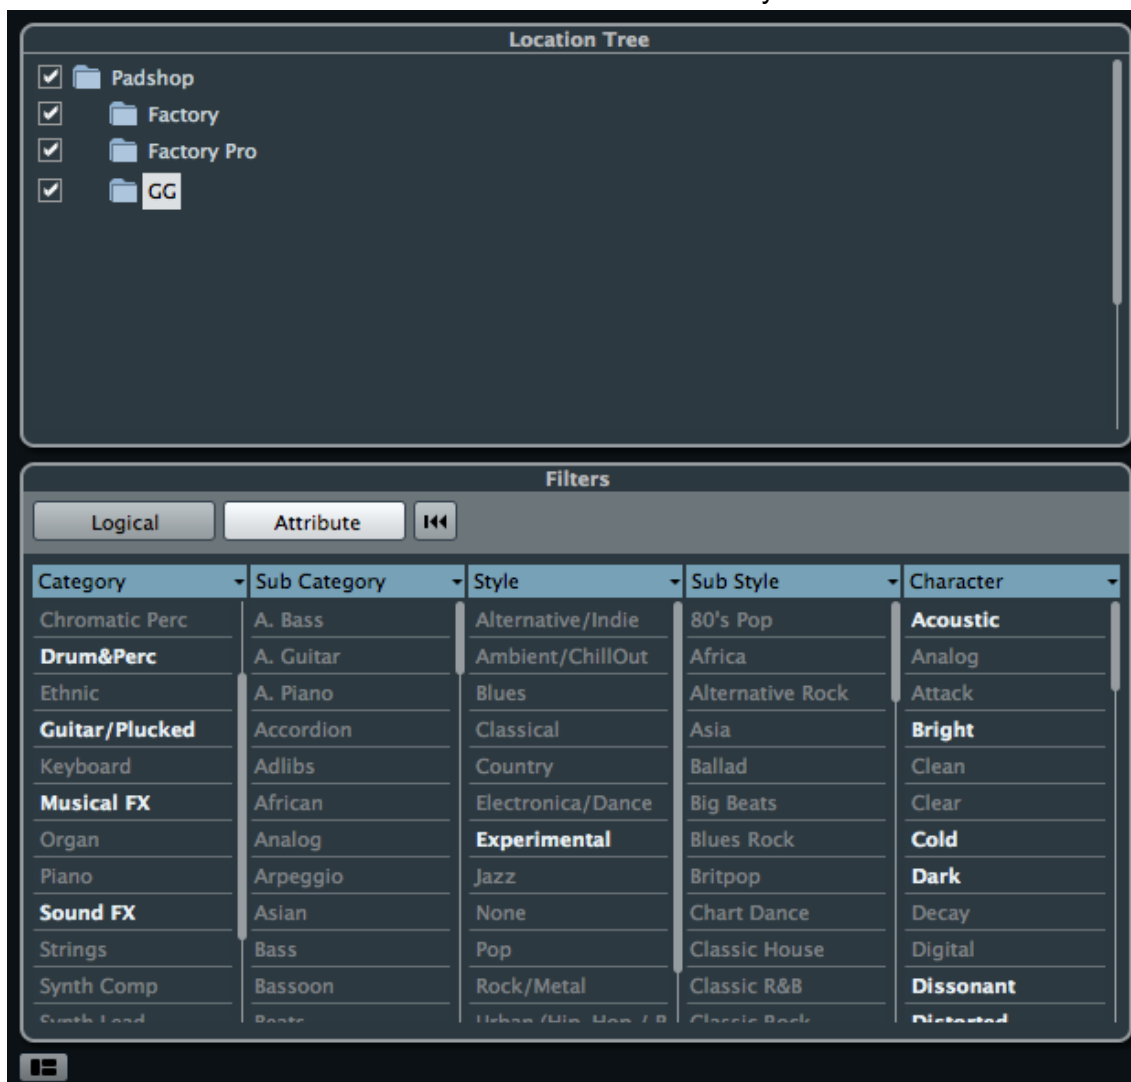

# “Granular Guzheng” Installation

1. Download and unzip the file “OMF\_GG.zip”
2. Save all the contents of the folder “OMF\_GG” in your system, Mac or Windows
  - a. 75 VST Presets (folder name: GG)
  - b. 58 User Samples (folder name: Granular Guzheng)
  - c. Patch List (filename: GranularGuzheng\_PatchList.pdf)
  - d. Installation (filename: GranularGuzheng\_Installation.pdf)
  - e. License Agreement (filename: GranularGuzheng\_License\_EndUserAgreement.pdf)
  - f. Readme (filename: GranularGuzheng\_Readme.pdf)

3. **(IMPORTANT) DO NOT** change the folder names, “GG” and “Granular Guzheng”

a. Screenshot of “GG” folder containing 75 .vstpresets

b. Screenshot of the “Granular Guzheng” User Samples that are saved under 6 sub-folders

5. Add an Instrument track - “PadShop” or “PadShop Pro”
6. Select “load presets” after the PadShop GUI opens
7. Tick the box next to “GG” in the “Location Tree” and the system will scan the folder once