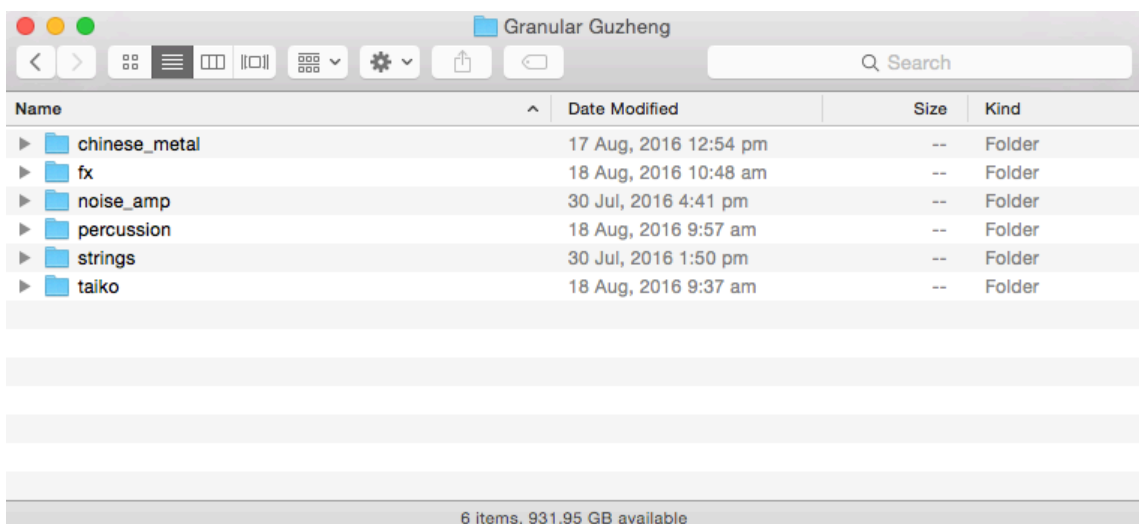

# “Granular Guzheng” Installation

1. Download and unzip the file “OMF\_GG.zip”
2. Save all the contents of the folder “OMF\_GG” in your system, Mac or Windows
  - a. 75 VST Presets (folder name: GG)
  - b. 58 User Samples (folder name: Granular Guzheng)
  - c. Patch List (filename: GranularGuzheng\_PatchList.pdf)
  - d. Installation (filename: GranularGuzheng\_Installation.pdf)
  - e. License Agreement (filename: GranularGuzheng\_License\_EndUserAgreement.pdf)
  - f. Readme (filename: GranularGuzheng\_Readme.pdf)

3. **(IMPORTANT) DO NOT** change the folder names, “GG” and “Granular Guzheng”

a. Screenshot of “GG” folder containing 75 .vstpresets

b. Screenshot of the “Granular Guzheng” User Samples that are saved under 6 sub-folders