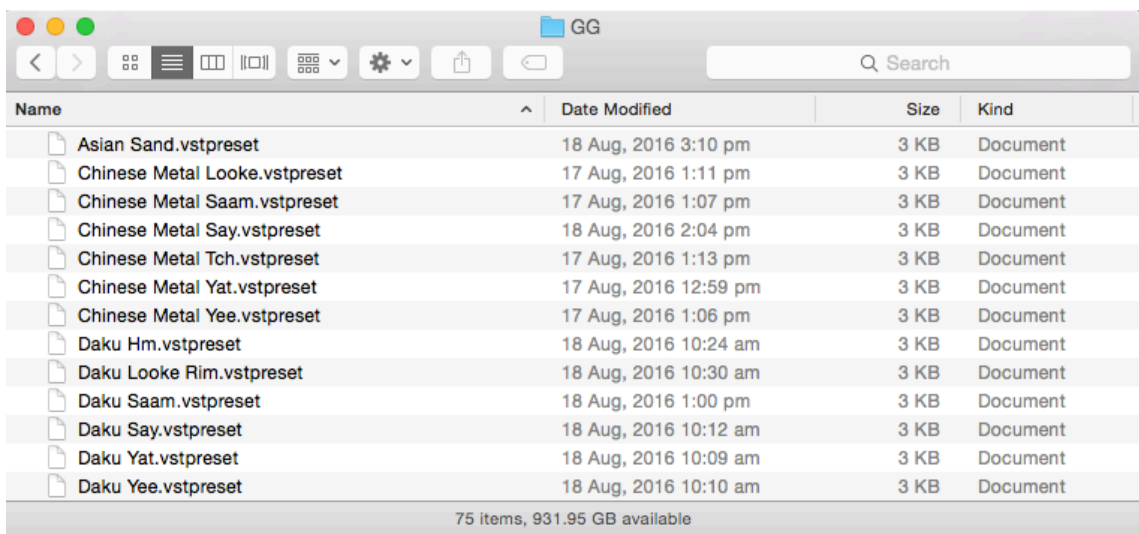

# “Granular Guzheng” Installation

1. Download and unzip the file “OMF\_GG.zip”
2. Save all the contents of the folder “OMF\_GG” in your system, Mac or Windows
  - a. 75 VST Presets (folder name: GG)
  - b. 58 User Samples (folder name: Granular Guzheng)
  - c. Patch List (filename: GranularGuzheng\_PatchList.pdf)
  - d. Installation (filename: GranularGuzheng\_Installation.pdf)
  - e. License Agreement (filename: GranularGuzheng\_License\_EndUserAgreement.pdf)
  - f. Readme (filename: GranularGuzheng\_Readme.pdf)

3. **(IMPORTANT) DO NOT** change the folder names, “GG” and “Granular Guzheng”

a. Screenshot of “GG” folder containing 75 .vstpresets

b. Screenshot of the “Granular Guzheng” User Samples that are saved under 6 sub-folders